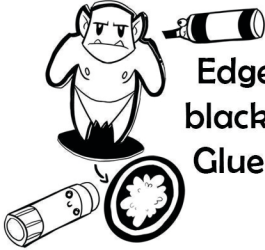

Instructions

Cut out the figure
Score the grey lines

“Sandwich” glue
and fold.
Do NOT glue
base tabs

Trim excess
black border
Fold base
tabs perpendicular
to model

Edge with a
black marker
Glue to base

@TrashMobMinis